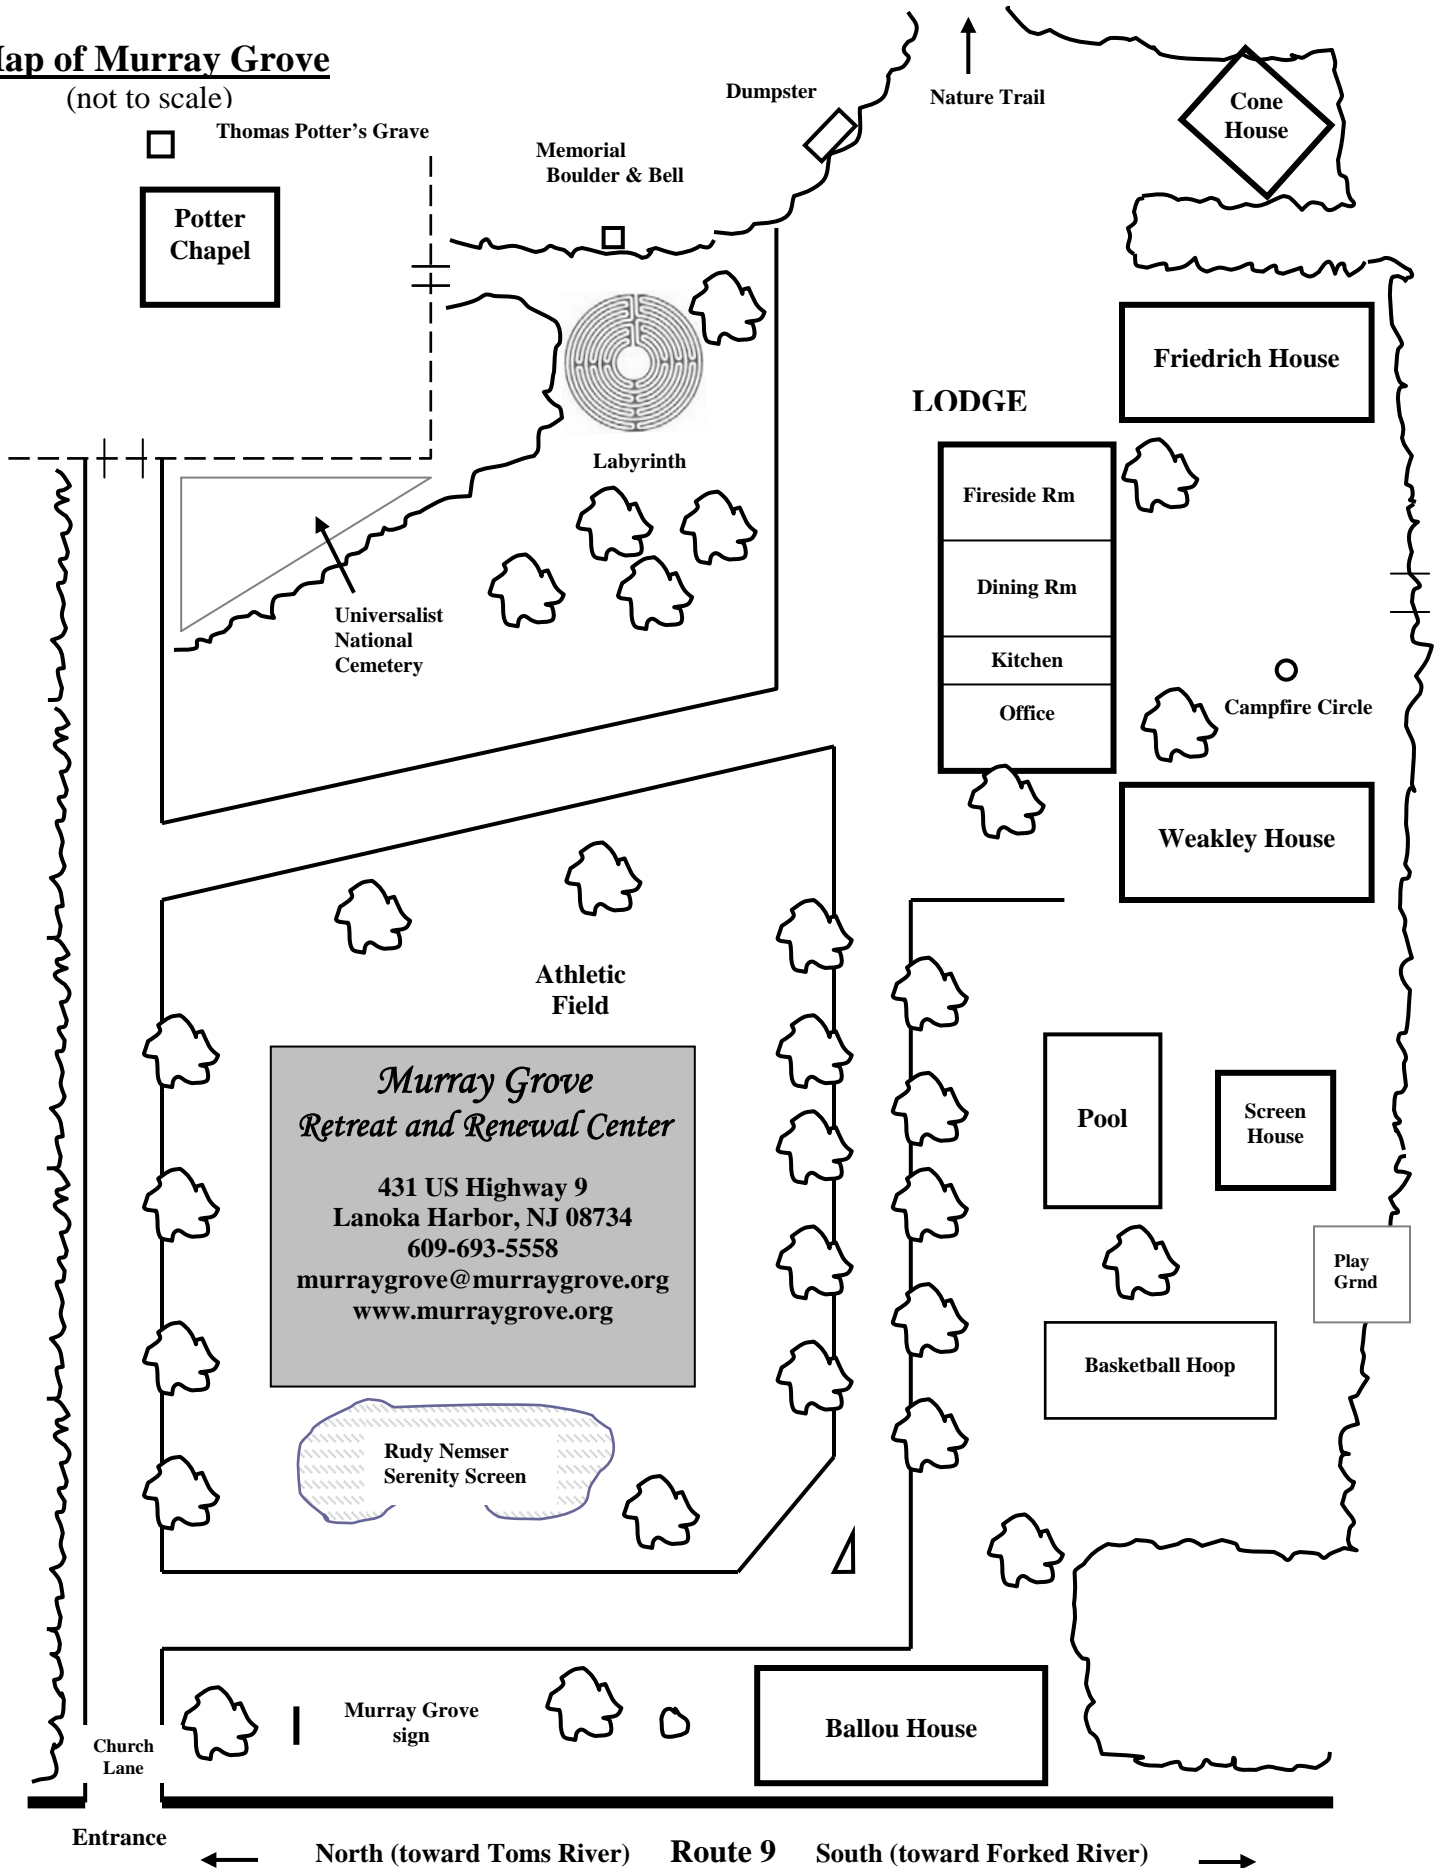

Map of Murray Grove

(not to scale)

Entrance

← North (toward Toms River)

Route 9

South (toward Forked River) →